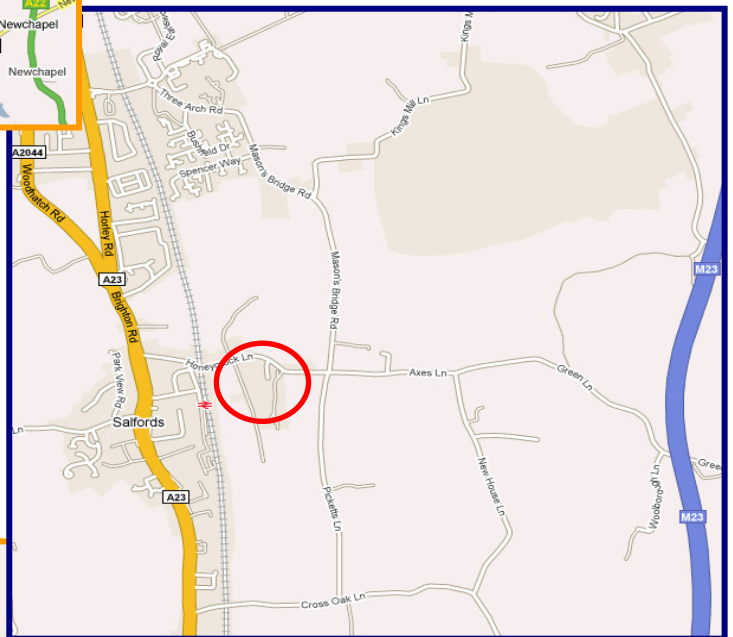

**Prater Ltd**  
Perrywood Business Park  
Honeycrock Lane  
Salfords  
Surrey  
RH1 5JQ

Phone: +44(0)1737 772331  
Web: [www.prater.co.uk](http://www.prater.co.uk)

**Directions:**

**By Car –**

From South – take Gatwick exit from M23 and then follow signs for A23/Redhill.

From North – leave M25 at Junction 8 (Reigate) and then take A217, then A2044 until you join A23.

**Directions:**

**By Train –**

Regular services to Redhill & Gatwick from London Victoria, then 10 minute taxi ride. Less regular services to Salfords and then 5 minute walk.