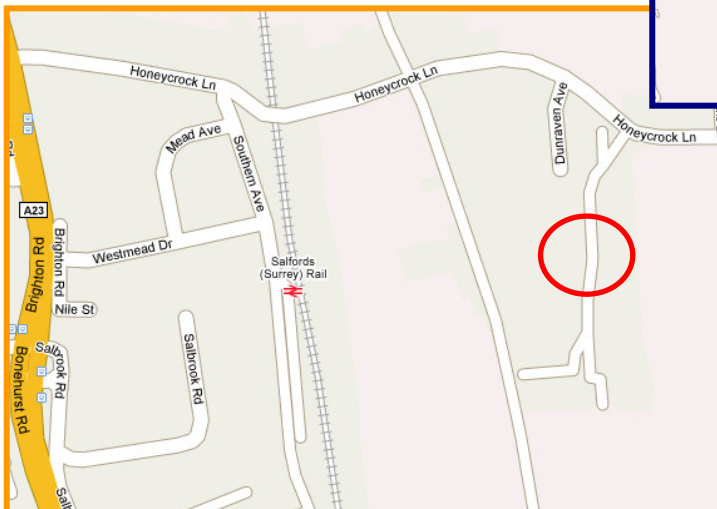

**Prater Ltd**  
Perrywood Business Park  
Honeycrock Lane  
Salfords  
Surrey  
RH1 5JQ

Phone: +44(0)1737 772331  
Web: [www.prater.co.uk](http://www.prater.co.uk)

**Directions:**

**By Car –**

From South – take Gatwick exit from M23 and then follow signs for A23/Redhill.

From North – leave M25 at Junction 8 (Reigate) and then take A217, then A2044 until you join A23.

**Directions:**

**By Train –**

Regular services to Redhill & Gatwick from London Victoria, then 10 minute taxi ride. Less regular services to Salfords and then 5 minute walk.

We are the second building on the right hand side on entering Perrywood Business Park.